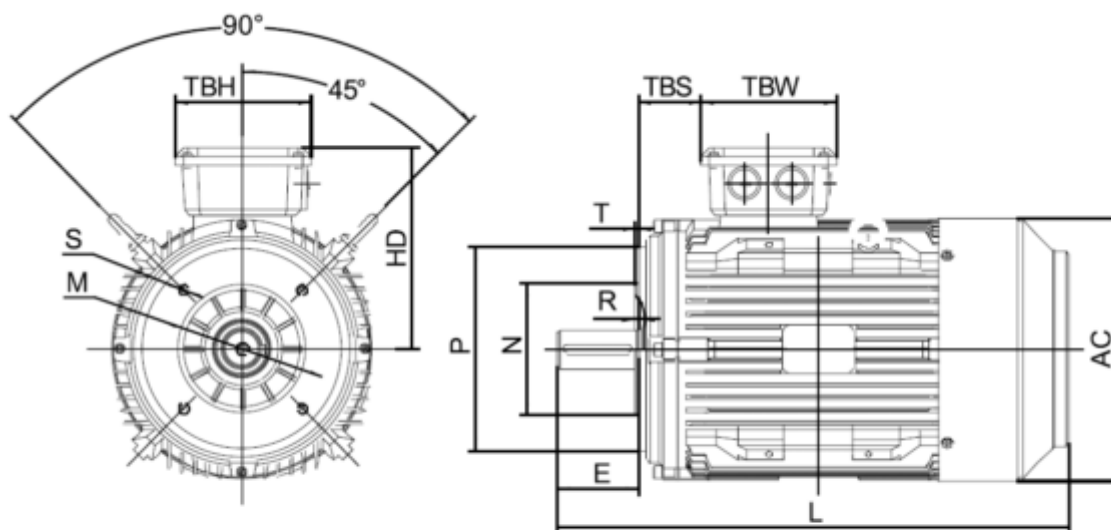

# Data Sheet

Article number: 250316000425

Description: Kleedrive T3C 315L1-4 160.0KW 1400 rpm  
3x400/690V 50HZ IP55 B14 Eff=95,8%

## Measures

AA = 628	K = Ø28	TBW = 290
AC = Ø680	L = 1385	
AD = 825	M =	
D = Ø80	N =	
E = 170	P =	
F = 22	S =	
G = 71	TBH = 350	
HD = 510	TBS = 200	