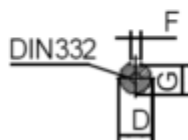

# Data Sheet

Article number: 250316000425

Description: Kleedrive T3C 315L1-4 160.0KW 1400 rpm  
3x400/690V 50HZ IP55 B14 Eff=95,8%

## Measures

AA = 628	K = Ø28	TBW = 290
AC = Ø680	L = 1385	
AD = 825	M =	
D = Ø80	N =	
E = 170	P =	
F = 22	S =	
G = 71	TBH = 350	
HD = 510	TBS = 200	